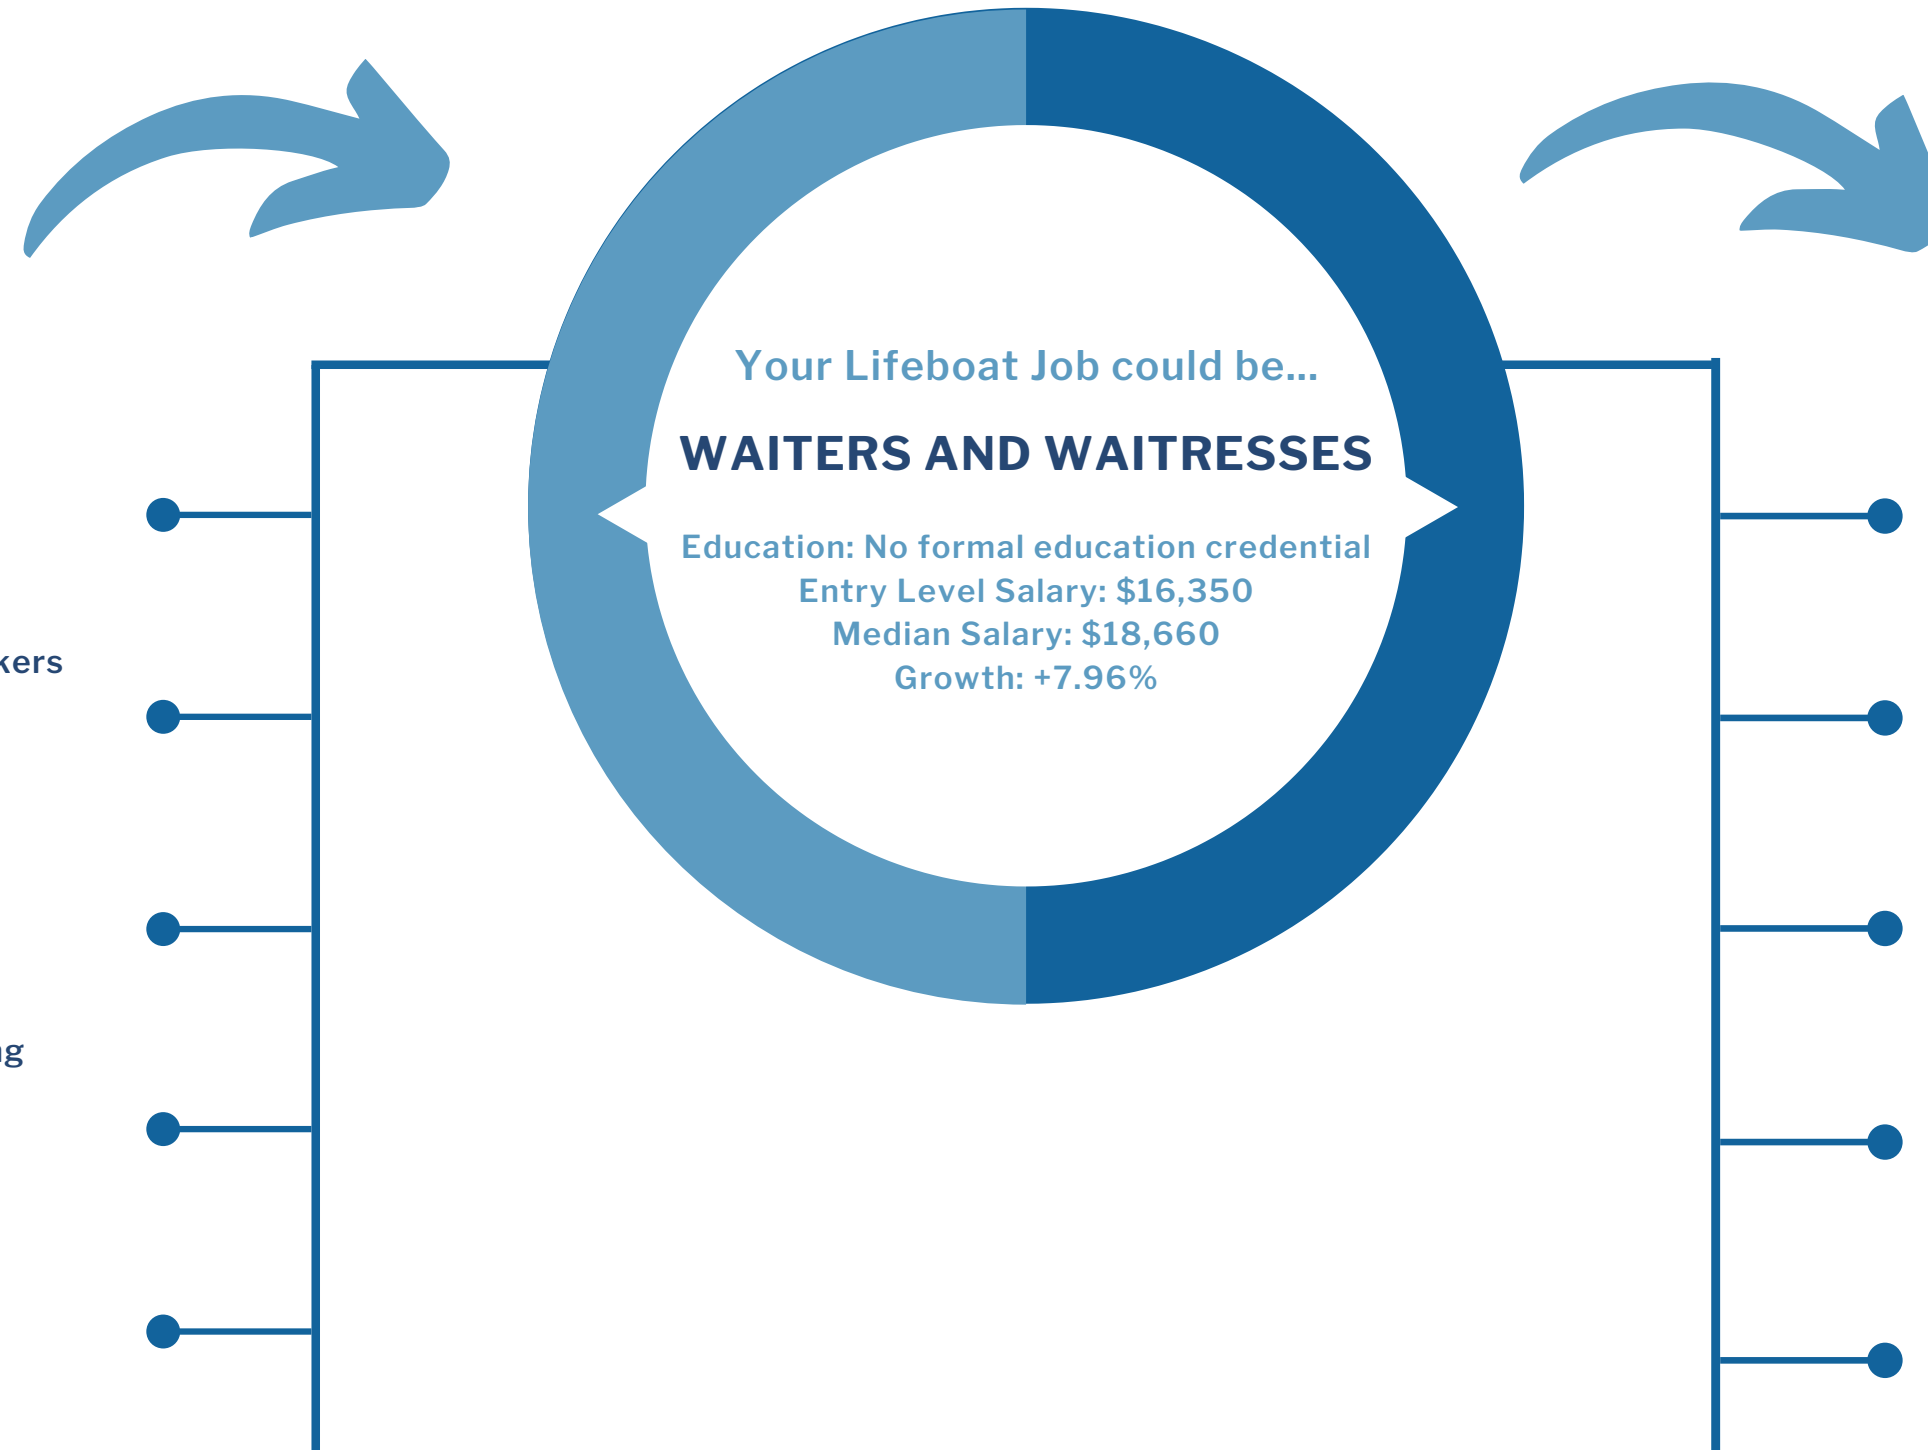

LIFEBOAT JOBS

Navigating Career Transitions in 2020

Common skills information was derived from O*NET, the Help Wanted Online (HWOL) data series, and the SCWorks Online platform. Salary information represents 2019 wages, as reported by the Occupational and Employment Statistics (OES) Program. 10-year growth projections developed as part of the programmatic mission of the LMI/Business Intelligence Division, South Carolina Department of Employment and Workforce.

LIFEBOAT JOBS

Navigating Career Transitions in 2020

If you are or have been a...

Counter Attendants, Cafeteria, Food Concession, and Coffee Shop
 Education: No formal education credential
 Median Salary: \$18,760
 Growth: +4.95%